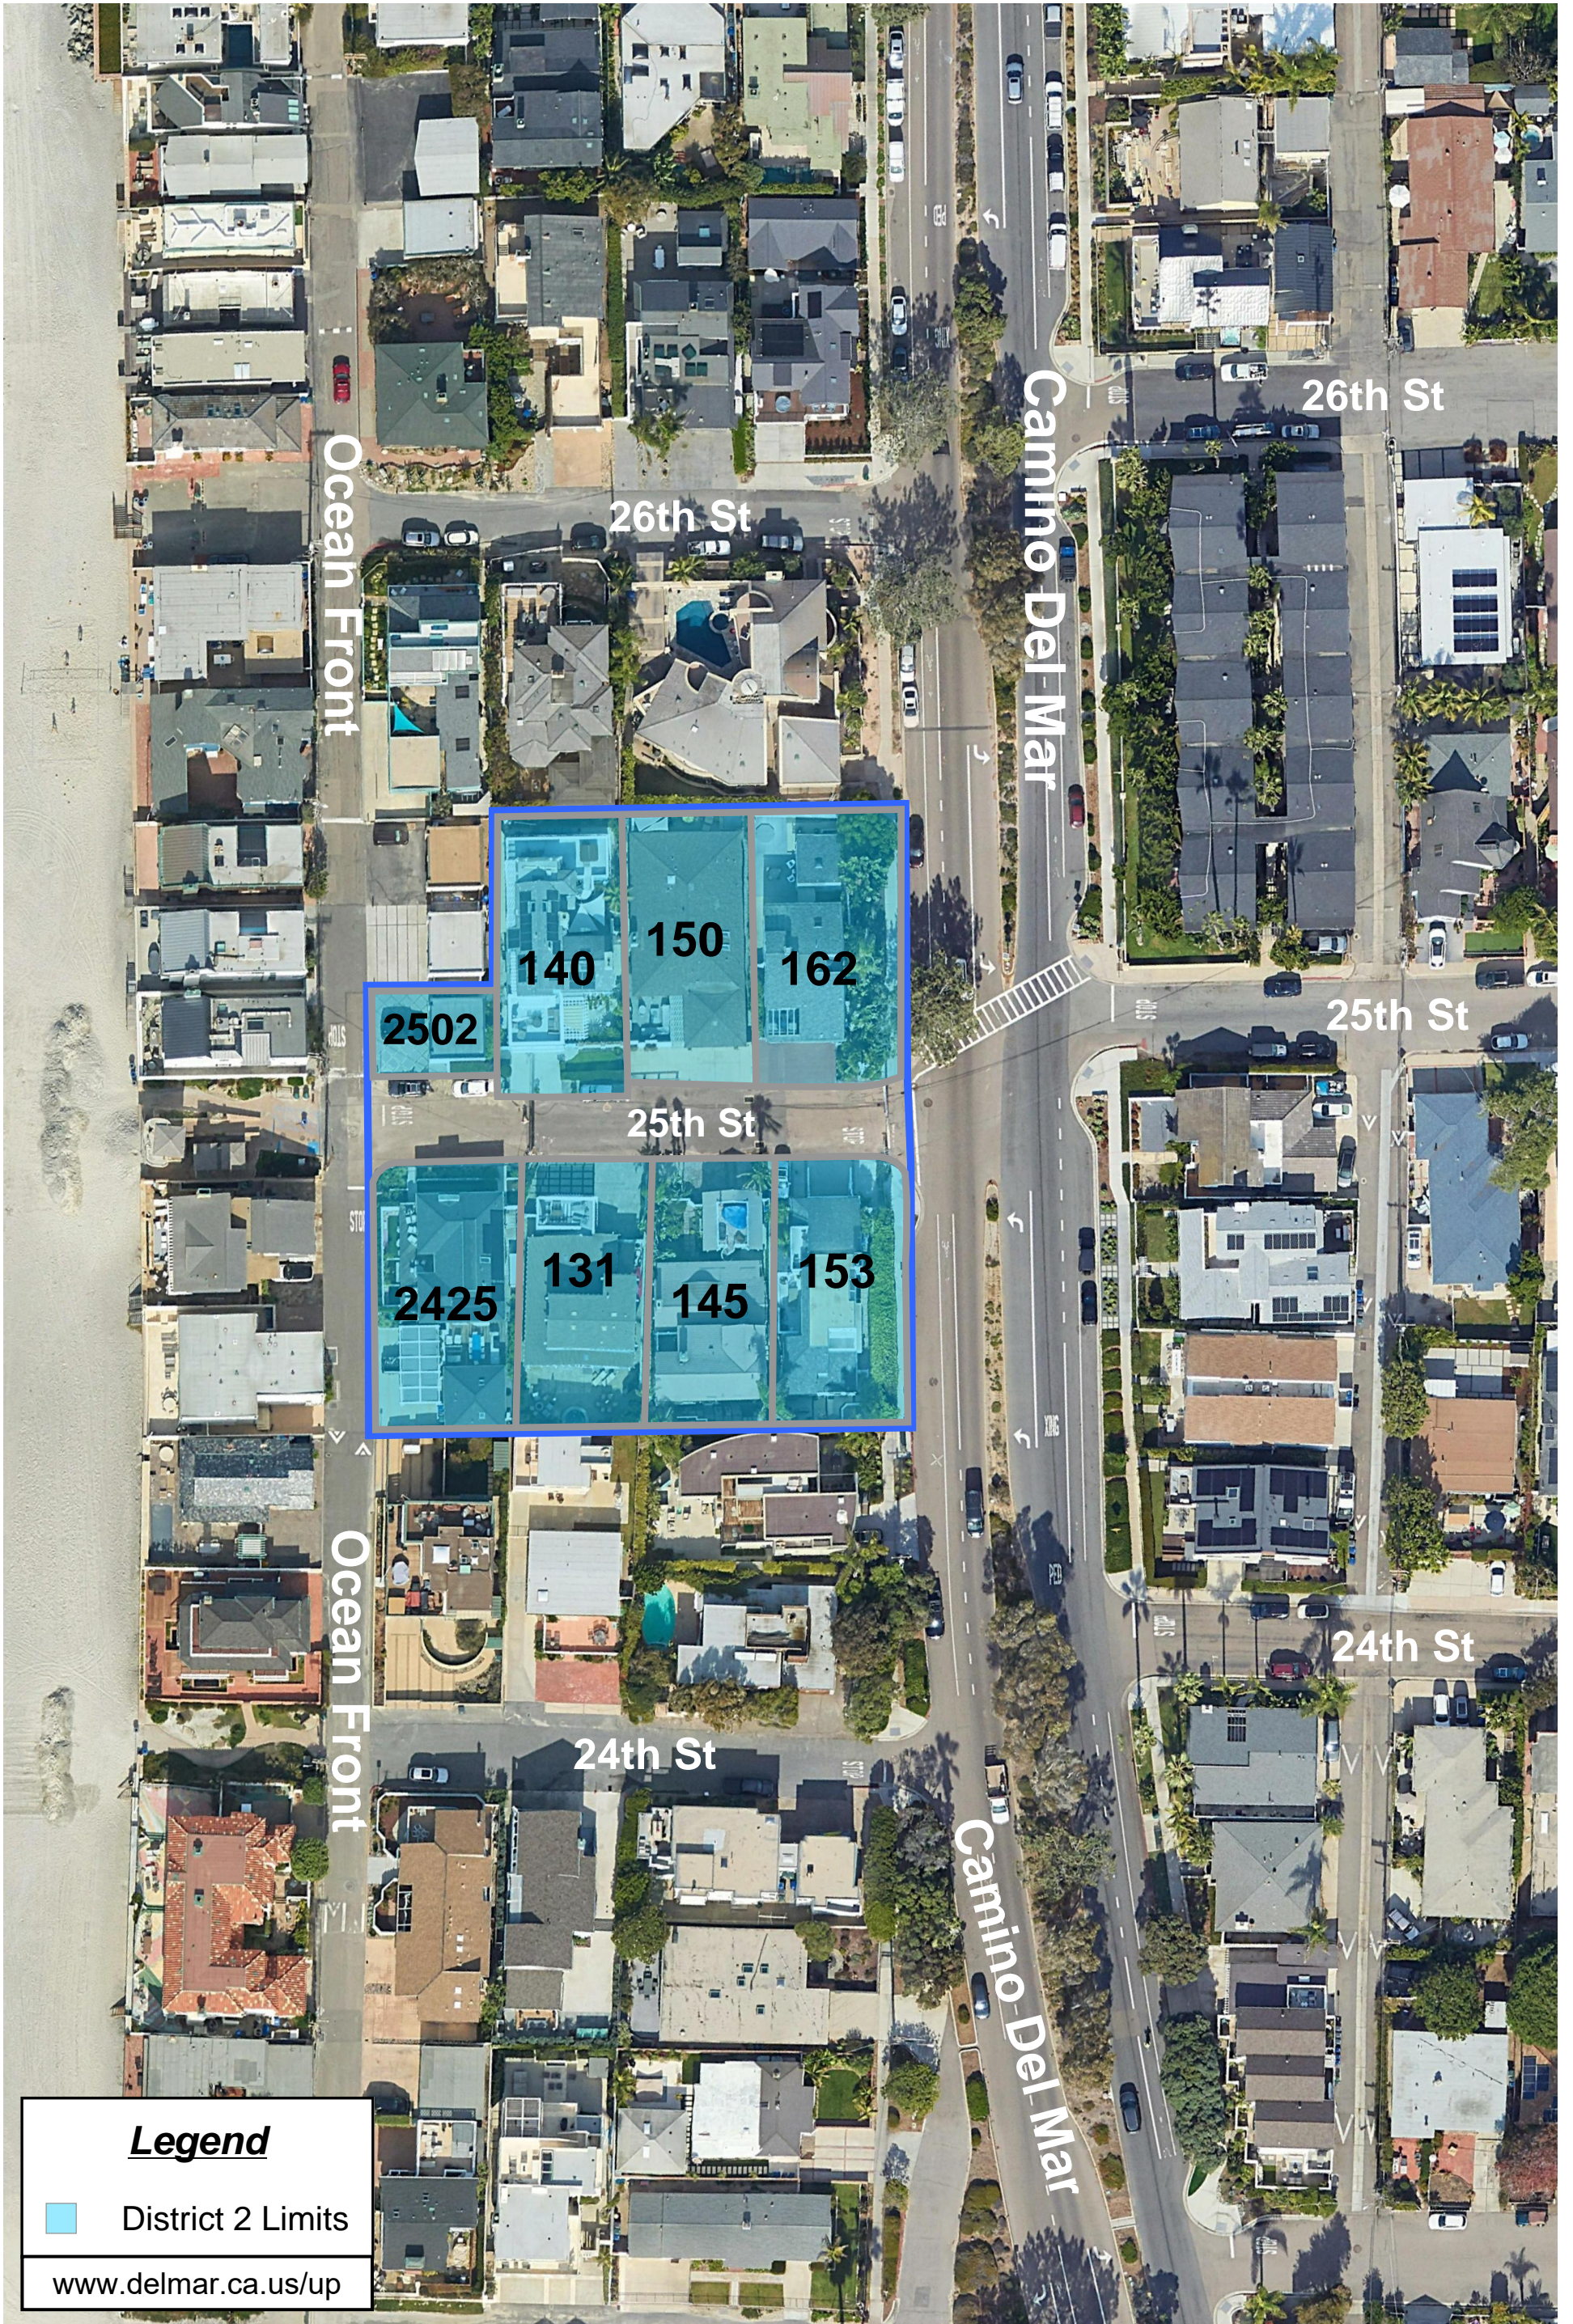

Utility Undergrounding District - 25th Street

Legend

■ District 2 Limits

www.delmar.ca.us/up